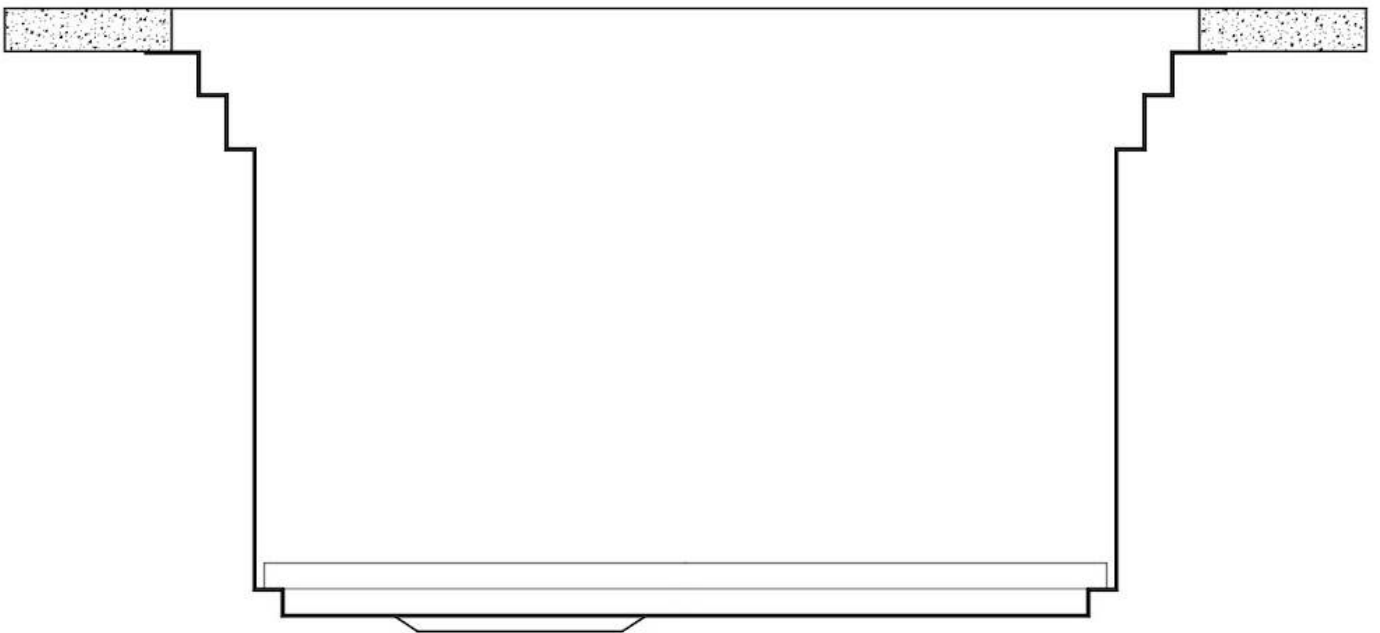

Happy Hour Level 4

Compatible accessories/Accessori compatibili:

8100 600